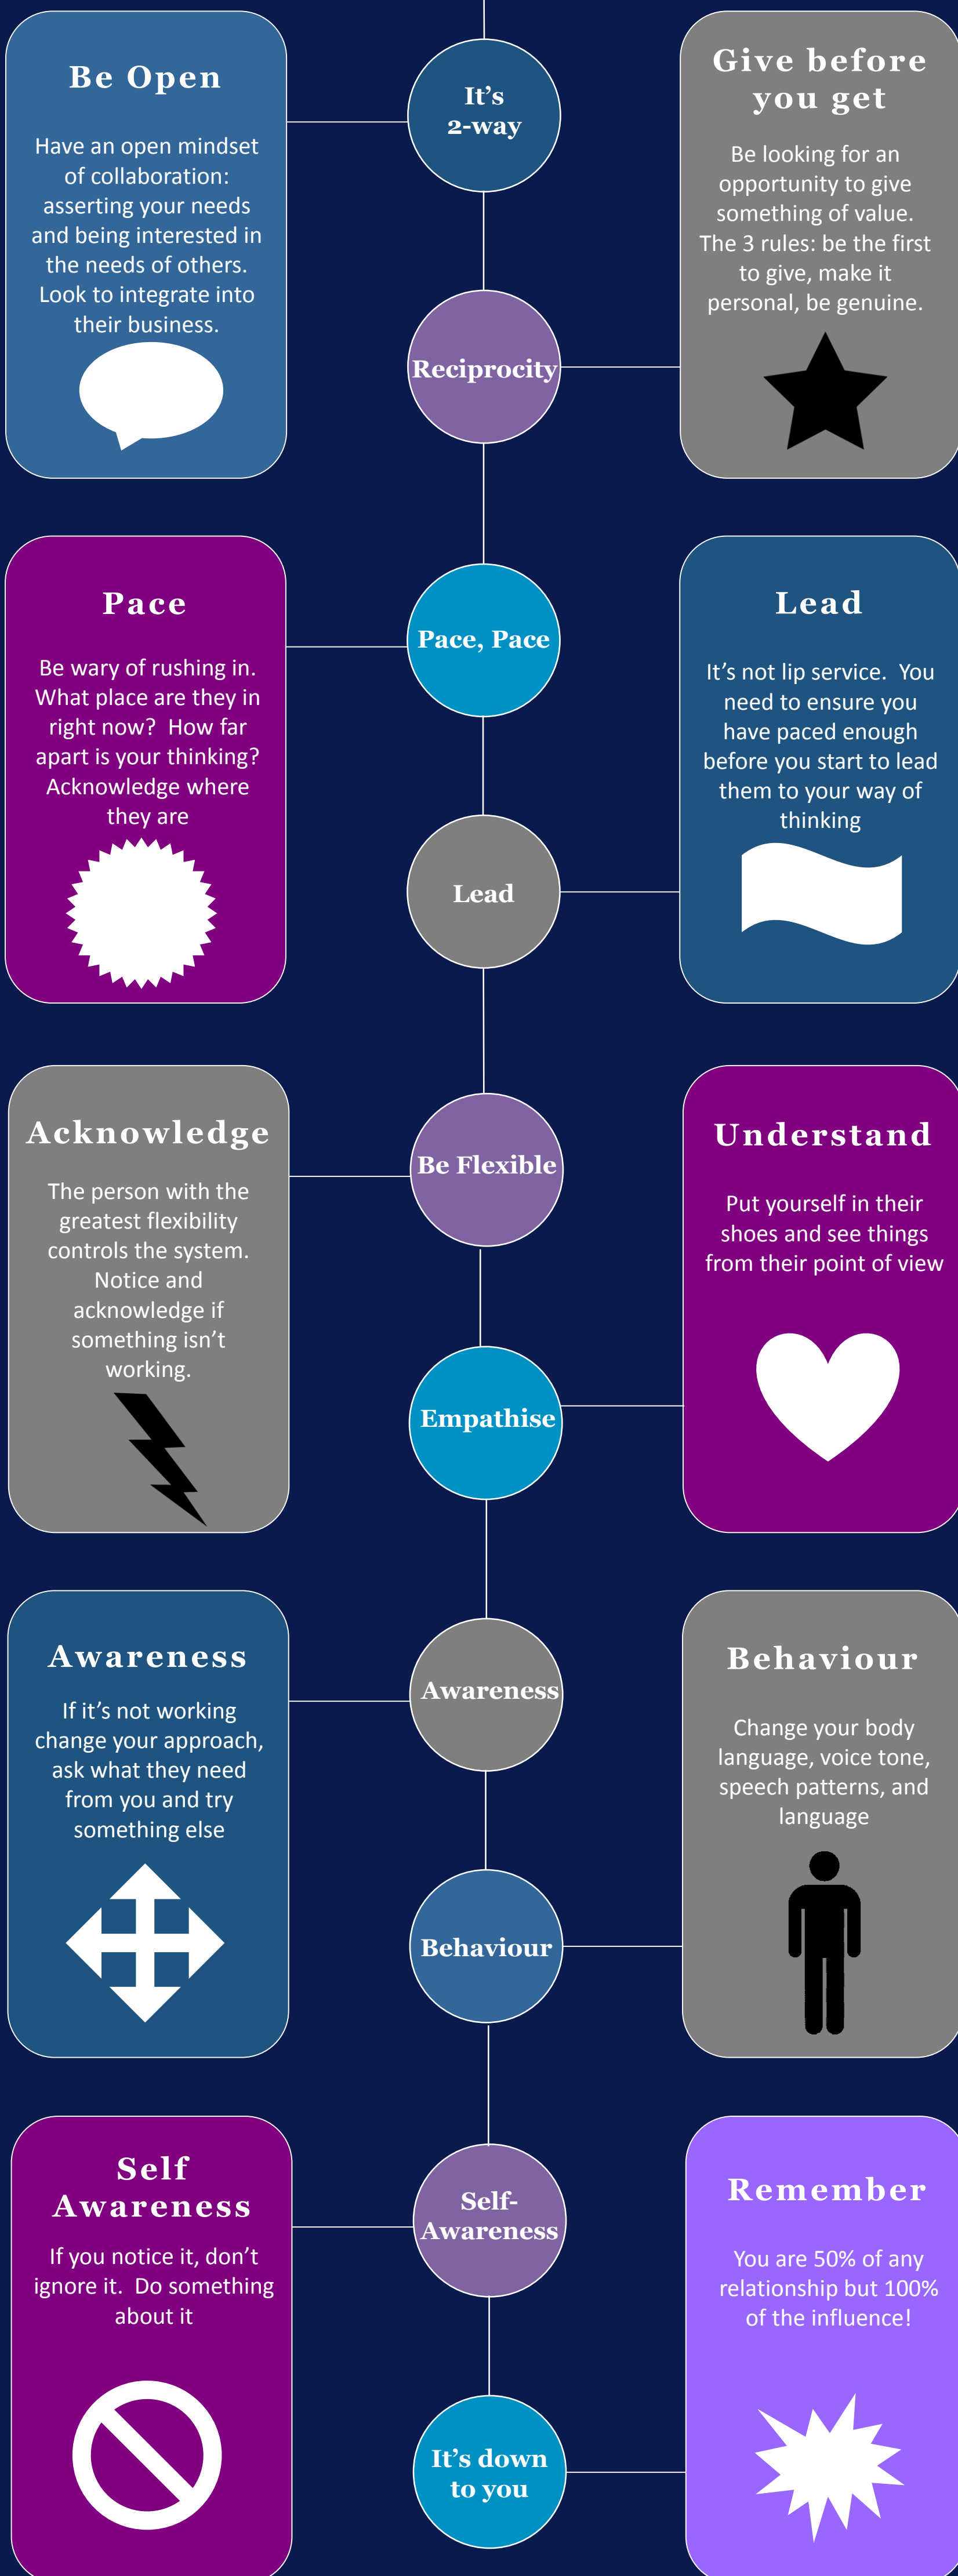

# C-Cubed Influence

A pragmatic and powerful new blueprint to influence in any situation

THE proven blue print for what TO DO to influence in any situation.